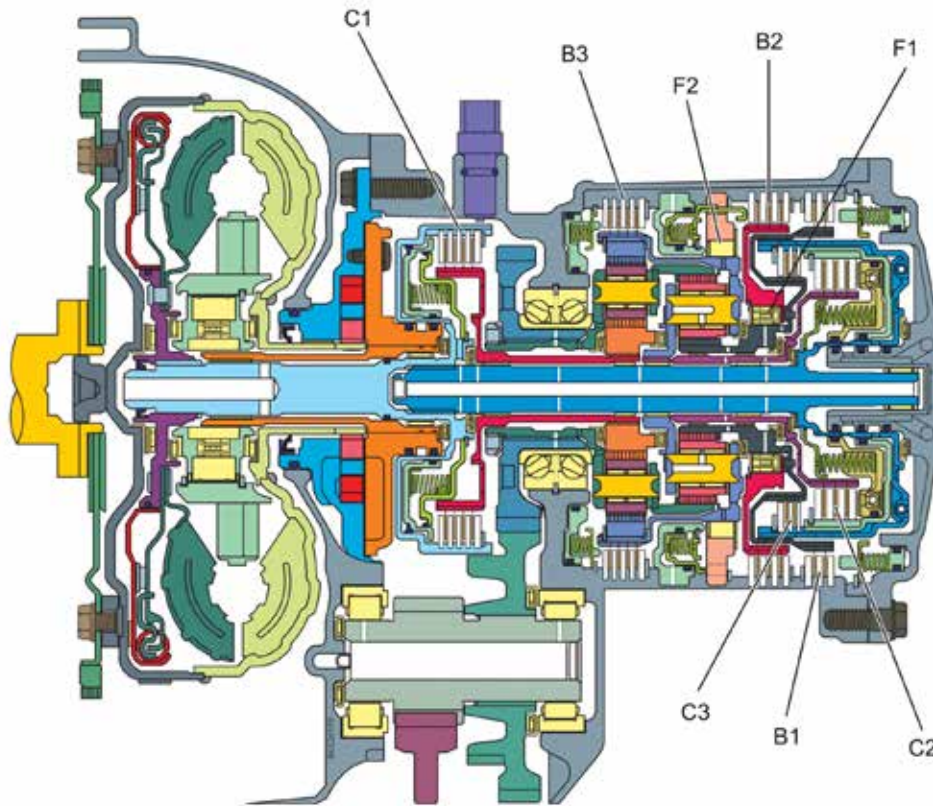

Technical Bulletin #1785

Transmission: U340/U341E/U341F

Subject: Clutch Apply Chart, Cutaway View, Solenoid Firing Order

Application: Toyota Echo, Yaris, Scion, Corolla, Celica, Matrix

Issue Date: February, 2017

U340/U341E/U341F

Clutch Apply Chart, Cutaway View, Solenoid Firing Order

Shift Lever Position	Gear	Solenoid Valve		Clutch			Brake			One-Way Clutch	
		S1	S2	C1	C2	C3	B1	B2	B3	F1	F2
P	Park	ON	ON								
R	Reverse	ON	ON			•				•	
N	Neutral	ON	ON								
D	1st	ON	ON	•							•
	2nd	ON	OFF	•				•		•	
	3rd	OFF	OFF	•	•			•	•		
	4th	OFF	ON		•		•	•			
3	1st	ON	ON	•							•
	2nd	ON	OFF	•				•		•	
	3rd	OFF	OFF	•	•			•			
2	1st	ON	ON	•							•
	2nd	ON	OFF	•			•	•		•	
L	1st	ON	ON	•						•	•

•: On

U340/U341E/U341F

Clutch Apply Chart, Cutaway View, Solenoid Firing Order

#1785

Shift Lever Position		Shift Solenoid Valve S1	Shift Solenoid Valve S2
D	1st	●	●
	2nd	●	
	3rd		
	4th		●
3	1st	●	●
	2nd	●	
	3rd		●
2	1st	●	●
	2nd	●	
L	1st	●	●